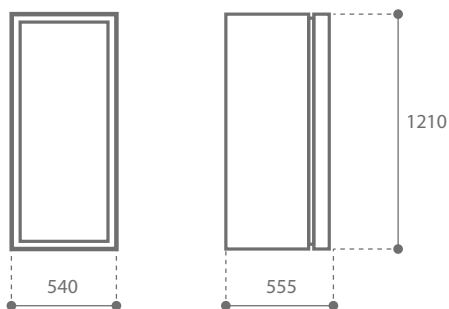

HOME COMFORT

VITRIFRIGO

COOL AND BEYOND

C 190MP

Total volume Capacità totale	200 lt.
Freezer compartment Vano freezer	19 lt.
Net weight Peso netto	39 kg.
Power supply Alimentazione	12/24 Vdc
Absorption Consumo	N.A.