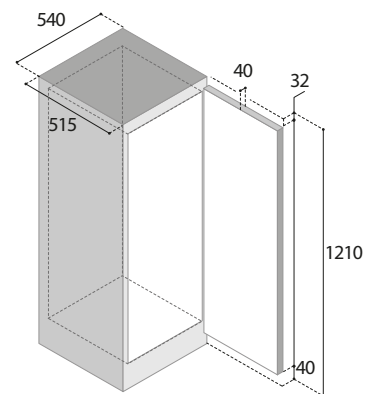

HOME COMFORT

VITRIFRIGO

COOL AND BEYOND

C 190MP

Total volume Capacità totale	200 lt.
Freezer compartment Vano freezer	19 lt.
Net weight Peso netto	39 kg.
Power supply Alimentazione	12/24 Vdc
Absorption Consumo	N.A.