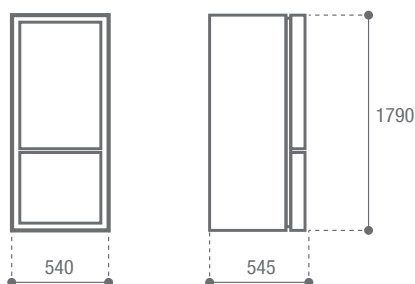

HOME COMFORT

VITRIFRIGO

COOL AND BEYOND

C270DP

Total volume Capacità totale	271 lt.
Freezer compartment Vano freezer	78 lt.
Net weight Peso netto	56 kg.
Power supply Alimentazione	12/24 Vdc
Absorption Consumo	N.A.