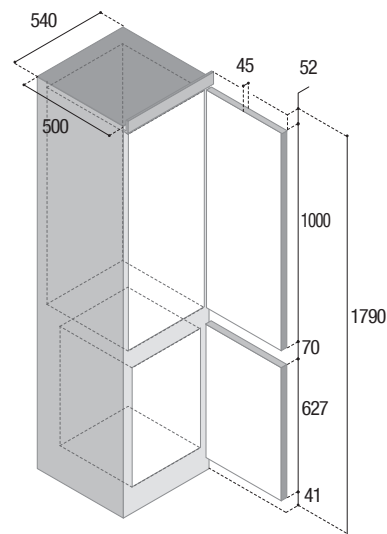

HOME COMFORT

VITRIFRIGO

COOL AND BEYOND

C270DP

Total volume Capacità totale	271 lt.
Freezer compartment Vano freezer	78 lt.
Net weight Peso netto	56 kg.
Power supply Alimentazione	12/24 Vdc
Absorption Consumo	N.A.