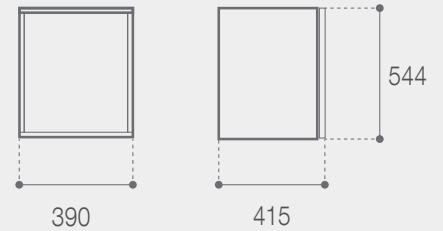

Total volume	lt.	39
Capacità totale		
Freezer compartment	lt.	3,6
Vano freezer		
Net weight	kg.	18
Peso netto		
Power supply	230Vac 50/60Hz	
Alimentazione		
Consumption	kWh/24h	0,219
Consumo		

Fridge
Freezer