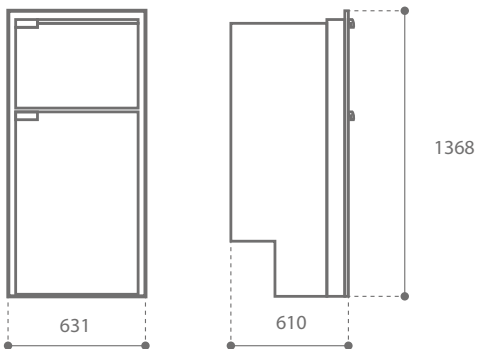

AIRLOCK SERIES

VITRIFRIGO
COOL AND BEYOND

DP2600i OCN

Total volume Capacità totale	230 lt.
Freezer compartment Vano freezer	60 lt.
Net weight Peso netto	53 kg.
Power supply Alimentazione	12/24 Vdc
Absorption Consumo	850 Wh/24h