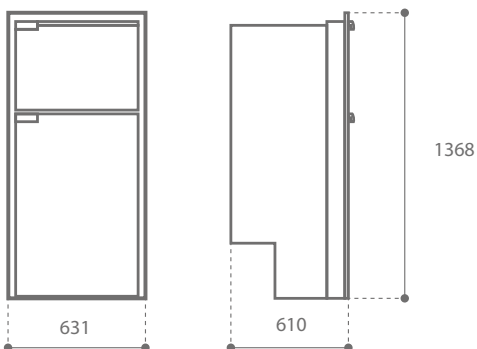

AIRLOCK SERIES

VITRIFRIGO
COOL AND BEYOND

DP2600i OCN

Total volume Capacità totale	230 lt.
Freezer compartment Vano freezer	60 lt.
Net weight Peso netto	53 kg.
Power supply Alimentazione	12/24 Vdc
Absorption Consumo	850 Wh/24h