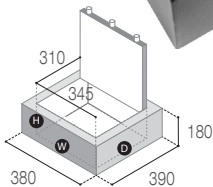

# VSAFE1838 TOP

H: 125

W: 370

D: 380

Peso netto - Net weight

13 kg.

Display LED a 6 cifre - 6-digit LED display

Luce interna a LED - Internal LED light