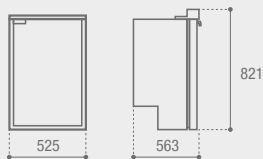

C85iD CHR **HP**C115iD CHR **HP**C85iD CHR **HP** BracketC115iD CHR **HP** BracketC85iD CHR **HP** with BracketC115iD CHR **HP** with Bracket**1**

Remove the old 3-ways fridge and take your built-in dimensions

Rimuovi il vecchio frigo trivalente e prendi le tue dimensioni d'incasso

**2**

Choose C85iD CHR or C115iD CHR and install it with the supplied bracket.

Scegli il C85iD CHR o il C115iD CHR e installalo con la staffa in dotazione