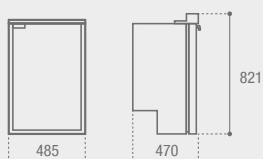

C85iD CHR **HP**C115iD CHR **HP**C85iD CHR **HP** BracketC115iD CHR **HP** BracketC85iD CHR **HP** with BracketC115iD CHR **HP** with Bracket**1**

Remove the old 3-ways fridge and take your built-in dimensions

Rimuovi il vecchio frigo trivalente e prendi le tue dimensioni d'incasso

**2**

Choose C85iD CHR or C115iD CHR and install it with the supplied bracket.

Scegli il C85iD CHR o il C115iD CHR e installalo con la staffa in dotazione