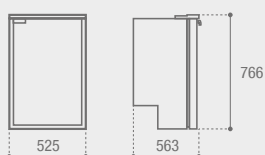

C85iD CHR **HP**C115iD CHR **HP**C85iD CHR **HP** BracketC115iD CHR **HP** BracketC85iD CHR **HP** with BracketC115iD CHR **HP** with Bracket**1**

Remove the old 3-ways fridge and take your built-in dimensions

Rimuovi il vecchio frigo trivalente e prendi le tue dimensioni d'incasso

**2**

Choose C85iD CHR or C115iD CHR and install it with the supplied bracket.

Scegli il C85iD CHR o il C115iD CHR e installalo con la staffa in dotazione