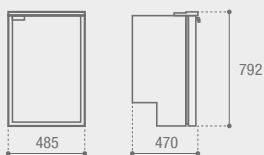

C85iD CHR **HP**C115iD CHR **HP**C85iD CHR **HP** BracketC115iD CHR **HP** BracketC85iD CHR **HP** with BracketC115iD CHR **HP** with Bracket**1**

Remove the old 3-ways fridge and take your built-in dimensions

Rimuovi il vecchio frigo trivalente e prendi le tue dimensioni d'incasso

**2**

Choose C85iD CHR or C115iD CHR and install it with the supplied bracket.

Scegli il C85iD CHR o il C115iD CHR e installalo con la staffa in dotazione