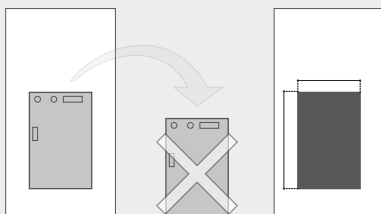

C85iD CHR **HP**C115iD CHR **HP**C85iD CHR **HP** BracketC115iD CHR **HP** BracketC85iD CHR **HP** with BracketC115iD CHR **HP** with Bracket**1**

Remove the old 3-ways fridge and take your built-in dimensions

Rimuovi il vecchio frigo trivalente e prendi le tue dimensioni d'incasso

**2**

Choose C85iD CHR or C115iD CHR and install it with the supplied bracket.

Scegli il C85iD CHR o il C115iD CHR e installalo con la staffa in dotazione